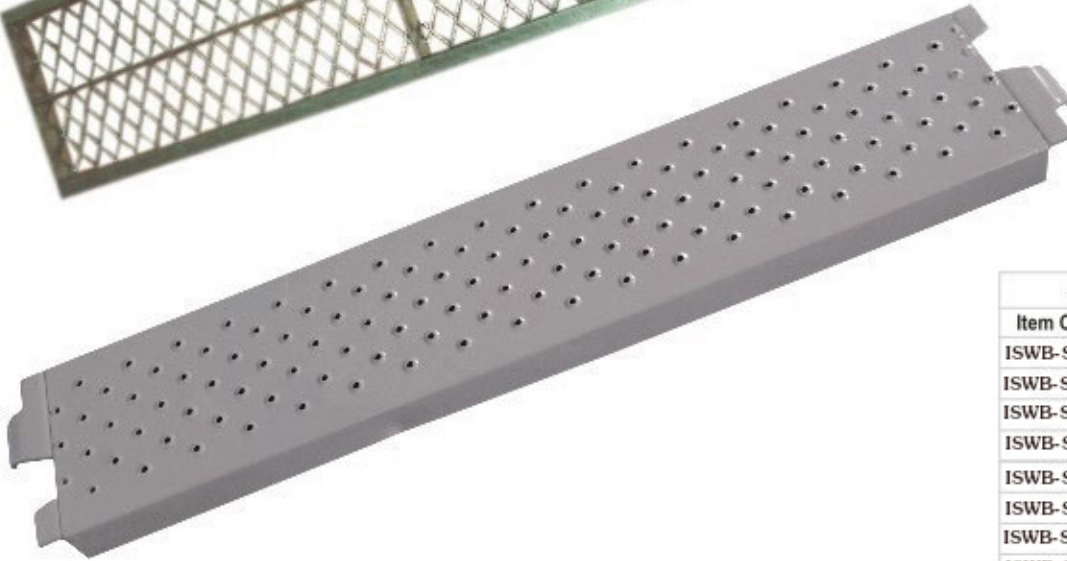

FILM FACED PLYWOOD ISWB-FFP

Types : Poplar, Birch, Combi
 Dimensions (mm) : 1220x2400, 2500x1250,
 2500x625
 Thickness (mm) : 12, 15, 18, 21, 30
 WBP / MR Glue
 Brown / Black Film

TRESTLE
ISWB-T

MESH PLANK

Item Code	Width/Length (m)	Wt. (kg.)
ISWB-MP41	0.20/3.0 M	22.72
ISWB-MP42	0.20/2.5M	18.98
ISWB-MP43	0.20/2.0M	15.30
ISWB-MP44	0.20/1.0M	7.88

STEEL WALKBOARD

Item Code	Width/Length (m)	Wt. (kg.)
ISWB-SWB31	0.20/1.50	9.23
ISWB-SWB32	0.20/2.00	11.62
ISWB-SWB33	0.20/2.50	14.20
ISWB-SWB34	0.20/3.00	16.74
ISWB-SWB35	0.30/1.00	7.10
ISWB-SWB36	0.30/2.00	13.58
ISWB-SWB37	0.30/2.50	16.70
ISWB-SWB38	0.30/3.00	19.90

ALUMINIUM WALK BOARD WITH PLYWOOD

Item Code	Size
ISWB-AWBP11	19¼"x5'
ISWB-AWBP12	19¼"x7'
ISWB-AWBP13	19¼"x8'
ISWB-AWBP14	19¼"x10'

ALUMINIUM WALK BOARD

Item Code	Size
ISWB-AWB21	19¼"x5'
ISWB-AWB22	19¼"x7'
ISWB-AWB23	19¼"x8'
ISWB-AWB24	19¼"x10'