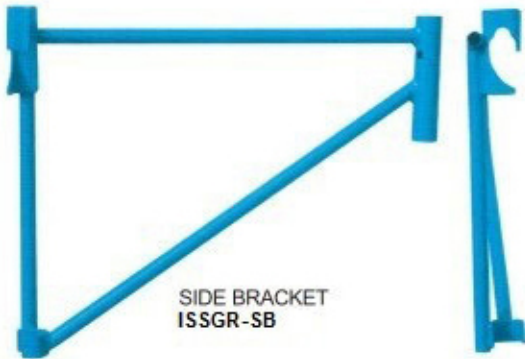

ISSGR-GRTH
GUARD RAIL WITH
THREE HOOKS

ISSGR-AGR1
ADJUSTABLE GUARD RAIL-1

ISSGR-GRHT
GUARD RAIL HOOK TYPE

ISSGR-GRB
GUARD RAIL BRACKET

ISSGR-GRP
GUARD RAIL POST

ISSGR-SB
SIDE BRACKET

ISSGR-EB
END BRACKET

ISSGR-SGR
SAFETY GUARD RAIL

ISSGR-SP
SCREW PARAPET

ISSGB - PB1
PROTECTIVE BARRIER-1

ISSGB - PB2
PROTECTIVE BARRIER-2