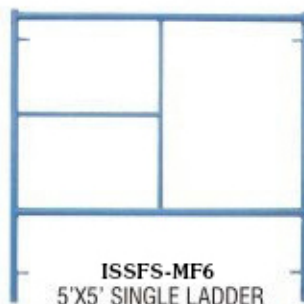

WALK THRU FRAMES (S-STYLE)

ISSFS-WTF1
3'X6'4" WALK THRU FRAME

ISSFS-WTF2
42"X6'4" WALK THRU FRAME

ISSFS-WTF3
5'X6'4" WALK THRU FRAME

ISSFS-WTF4
5'X6'4" LADDER & WALK THRU FRAME

MASON FRAMES (S-STYLE)

ISSFS - MF

ISSFS-MF1
3'X3' SINGLE LADDER

ISSFS-MF2
42"X3' SINGLE LADDER

ISSFS-MF3
5'X2' SINGLE LADDER

ISSFS-MF4
5'X3' SINGLE LADDER

ISSFS-MF5
5'X4' SINGLE LADDER

ISSFS-MF6
5'X5' SINGLE LADDER

ISSFS-MF7
5'X5' DOUBLE LADDER

ISSFS-MF8
5'X6'4" TRIPLE LADDER

FRAME LOCKS

Flip Lock
ISSFSA-FLIP L

C-Lock
ISSFSA-CL

Drop Lock
ISSFSA-DL

Snap-On Lock
ISSFSA-SL

Canadian Lock
ISSFSA-CNL

Fast Lock
ISSFSA-FAST L